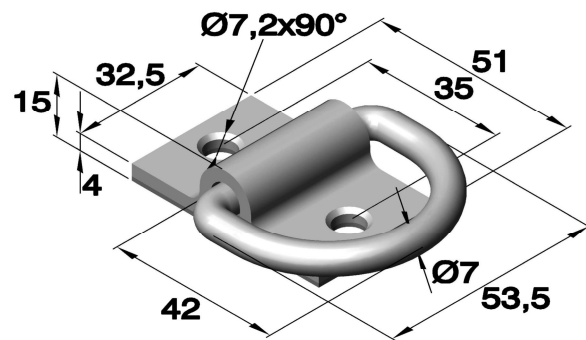

Lashing lugs

Ordering example:

Art.no. 6072 .01/02 .04/30

Art. no.: 3106

Lashing lugs

Article no.		
Series	Material	
	Zinc plated	Raw
3106	.04	.30

Art. no.: 3107

Lashing lugs

Article no.	
Series	Material
	Zinc plated
3107	Steel
	.04

Lashing lugs

Art. no.: 3108

Lashing lugs

Article no.		
Series	Material	
	Zinc plated	Raw
	Steel	Stainless steel
3108	.04	.30

Art. no.: 3109

Lashing lugs

Article no.		
Series	Material	
	Zinc plated	Raw
	Steel	Stainless steel
3109	.04	.30