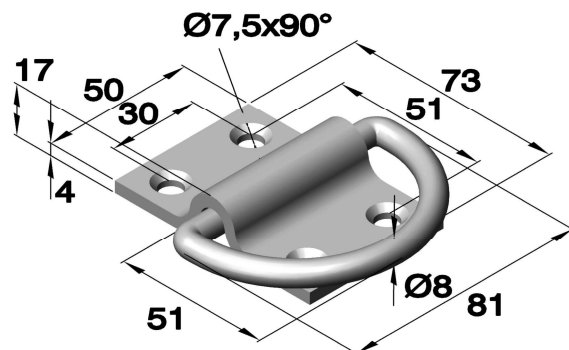

Lashing lugs

Ordering example:

Art.no. 6072 .01/02 .04/30

Art. no.: 3106

Lashing lugs

Article no.		
Series	Material	
	Zinc plated	Raw
3106	.04	.30

Art. no.: 3107

Lashing lugs

Article no.	
Series	Material
	Zinc plated
3107	Steel
	.04

Lashing lugs

Art. no.: 3108

Lashing lugs

Article no.		
Series	Material	
	Zinc plated	Raw
	Steel	Stainless steel
3108	.04	.30

Art. no.: 3109

Lashing lugs

Article no.		
Series	Material	
	Zinc plated	Raw
	Steel	Stainless steel
3109	.04	.30