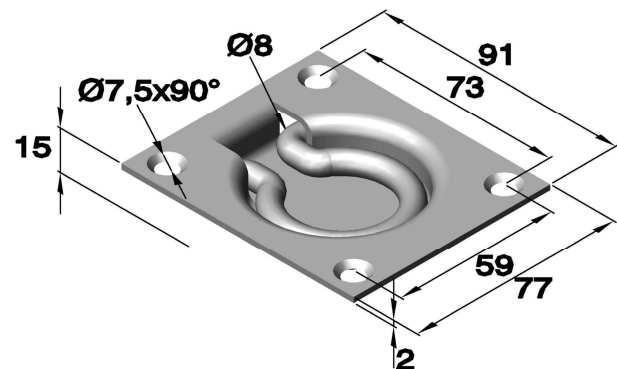

Article no.	
Series	Material
	Zinc plated
3107	Steel
	.04

Lashing lugs

Art. no.: 3108

Lashing lugs

Article no.		
Series	Material	
	Zinc plated	Raw
	Steel	Stainless steel
3108	.04	.30

Art. no.: 3109

Lashing lugs

Article no.		
Series	Material	
	Zinc plated	Raw
	Steel	Stainless steel
3109	.04	.30