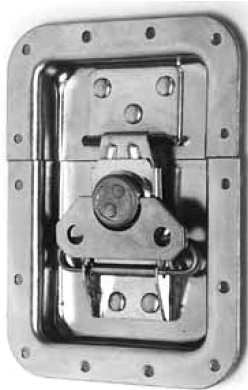

„Butterfly“ latches

Art.:100.L0914

Art.:100.L0915

Art.:100.L0925

Art.:100.L0935

Art.:L903/7336

Art.:100.L904/914

Art.:100.L905/915

Art.:100.L925/530

Art.:100.L935/530

Art.:L944/2525

latches „Butterfly“

Art.no. 100.L 0914 (drilled)

Article no.		
Series	Material	
	Zinc plated	Coated black
	Steel	Steel
100.L 0914	.04	.07

Art.no. 100.L 0915 (drilled)

Article no.		
Series	Material	
	Zinc plated	Coated black
	Steel	Steel
100.L 0915	.04	.07

Art.no. 100.L 0925 (drilled)

Article no.			
Series	material		
	Zinc plated	Coated black	Polished
	Steel	Steel	Stainless steel
100.L 0925	.04	.07	.33

Art.no. 100.L 903/7336 (drilled)

Installation opening: 32 x 78
Depth: 7mm

Article no.	
Series	Material
	Zinc plated
	Steel
100.L 903/7336	z.04

latches „Butterfly“

Art.no. 100.L 904/914 (drilled)

Installation opening: 65 x 64
Depth: 13mm