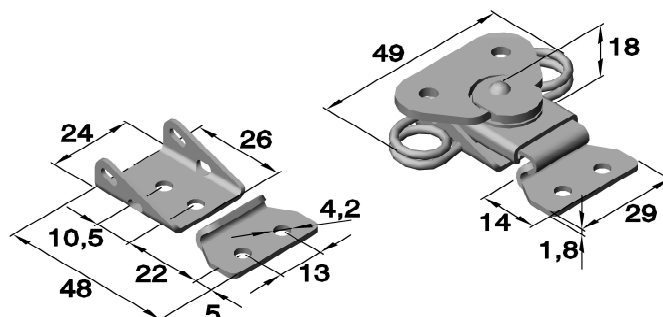

Art.:100.L925/530

Art.:100.L935/530

Art.:L944/2525

latches „Butterfly“

Art.no. 100.L 0914 (drilled)

Article no.		
Series	Material	
	Zinc plated	Coated black
	Steel	Steel
100.L 0914	.04	.07

Art.no. 100.L 0915 (drilled)

Art.no. 100.L 903/7336 (drilled)

Installation opening: 32 x 78
Depth: 7mm

Article no.	
Series	Material
	Zinc plated
	Steel
100.L 903/7336	z.04

latches „Butterfly“

Art.no. 100.L 904/914 (drilled)

Installation opening: 65 x 64
Depth: 13mm

Art.no. 100.L 925/530 (drilled)

Installation opening: 96 x 145
Depth: 15,5mm

Article no.		
Series	Material	
	Zinc plated	Coated black
	Steel	Steel
100.L 925/530	.04	.07

latches „Butterfly“

Art.no. 100.L 925/530 (drilled)

Installation opening: 96 x 145
Depth 15,5mm

Article no.	
Series	Material
	Polished
	Stainless steel
100.L 925/530	.33

Art.no. 100.L 944/530 (drilled)

Installation opening: 96 x 145
Depth 15,5mm

Article no.	
Series	Material
	Zinc plated
	Steel
100.L 944/530	.04