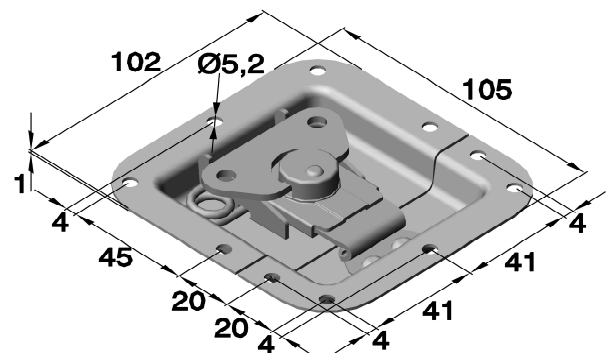

Art.no. 100.L 903/7336 (drilled)

Installation opening: 32 x 78
Depth: 7mm

Article no.	
Series	Material
	Zinc plated
	Steel
100.L 903/7336	z.04

latches „Butterfly“

Art.no. 100.L 904/914 (drilled)

Installation opening: 65 x 64
Depth: 13mm

Article no.	
Series	Material
	Zinc plated
	Steel
100.L 904/914	.04

Art.no. 100.L 905/915 (drilled)

Installation opening: 78 x 82
Depth: 13mm

Article no.			
Series	Material		
	Zinc plated	Coated black	Polished
	Steel	Steel	Stainless steel
100.L 905/915	.04	.07	.33

Art.no. 100.L 925/530 (drilled)

Installation opening: 96 x 145
Depth: 15,5mm

Article no.		
Series	Material	
	Zinc plated	Coated black
	Steel	Steel
100.L 925/530	.04	.07

latches „Butterfly“

Art.no. 100.L 925/530 (drilled)

Installation opening: 96 x 145
Depth 15,5mm

Article no.	
Series	Material
	Polished
	Stainless steel
100.L 925/530	.33

Art.no. 100.L 944/530 (drilled)

Installation opening: 96 x 145
Depth 15,5mm

Article no.	
Series	Material
	Zinc plated
	Steel
100.L 944/530	.04