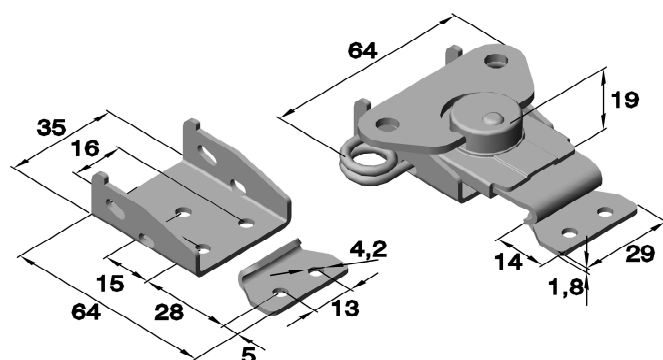

Art.no. 100.L 0915 (drilled)

Article no.		
Series	Material	
	Zinc plated	Coated black
	Steel	Steel
100.L 0915	.04	.07