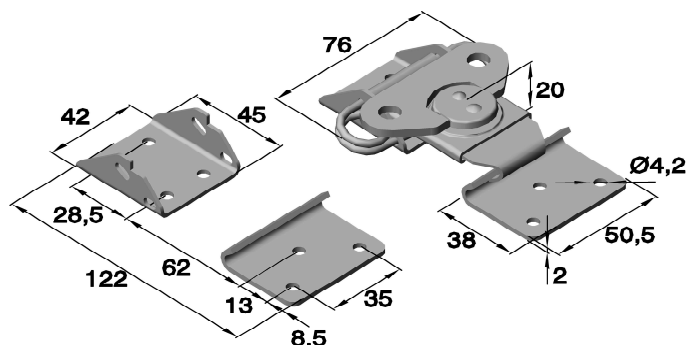

Art.:100.L925/530

Art.:100.L935/530

Art.:L944/2525

latches „Butterfly“

Art.no. 100.L 0914 (drilled)

Article no.		
Series	Material	
	Zinc plated	Coated black
	Steel	Steel
100.L 0914	.04	.07

Art.no. 100.L 0915 (drilled)

Art.no. 100.L 903/7336 (drilled)

Installation opening: 32 x 78
Depth: 7mm

Article no.	
Series	Material
	Zinc plated
	Steel
100.L 903/7336	z.04

latches „Butterfly“

Art.no. 100.L 904/914 (drilled)

Installation opening: 65 x 64
Depth: 13mm

Art.no. 100.L 925/530 (drilled)

Installation opening: 96 x 145
Depth: 15,5mm

Article no.		
Series	Material	
	Zinc plated	Coated black
	Steel	Steel
100.L 925/530	.04	.07

latches „Butterfly“

Art.no. 100.L 925/530 (drilled)

Installation opening: 96 x 145
Depth 15,5mm

Article no.	
Series	Material
	Polished
	Stainless steel
100.L 925/530	.33

Art.no. 100.L 944/530 (drilled)

Installation opening: 96 x 145
Depth 15,5mm

Article no.	
Series	Material
	Zinc plated
	Steel
100.L 944/530	.04