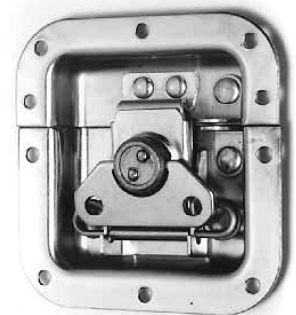

„Butterfly“ latches

Art.:100.L0914

Art.:100.L0915

Art.:100.L0925

Art.:100.L0935

Art.:L903/7336

Art.:100.L904/914

Art.:100.L905/915

Art.:100.L925/530

Art.:100.L935/530

Art.:L944/2525

latches „Butterfly“

Art.no. 100.L 0914 (drilled)

Article no.		
Series	Material	
	Zinc plated	Coated black
	Steel	Steel
100.L 0914	.04	.07

Art.no. 100.L 0915 (drilled)

Article no.		
Series	Material	
	Zinc plated	Coated black
	Steel	Steel
100.L 0915	.04	.07

Art.no. 100.L 0925 (drilled)

Article no.			
Series	material		
	Zinc plated	Coated black	Polished
	Steel	Steel	Stainless steel
100.L 0925	.04	.07	.33

Art.no. 100.L 903/7336 (drilled)

Installation opening: 32 x 78
Depth: 7mm

Article no.	
Series	Material
	Zinc plated
	Steel
100.L 903/7336	z.04

latches „Butterfly“

Art.no. 100.L 904/914 (drilled)

Installation opening: 65 x 64
Depth: 13mm