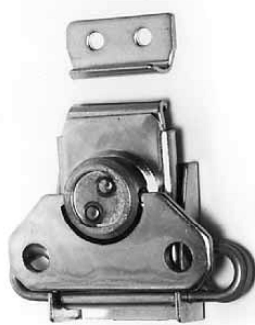

„Butterfly“ latches

Art.:100.L0914

Art.:100.L0915

Art.:100.L0925

Art.:100.L0935

Art.:L903/7336

Art.:100.L904/914

Art.:100.L905/915

Art.:100.L925/530

Art.:100.L935/530

Art.:L944/2525

latches „Butterfly“

Art.no. 100.L 0914 (drilled)

Article no.		
Series	Material	
	Zinc plated	Coated black
	Steel	Steel
100.L 0914	.04	.07

Art.no. 100.L 0915 (drilled)

Article no.		
Series	Material	
	Zinc plated	Coated black
	Steel	Steel
100.L 0915	.04	.07

Art.no. 100.L 0925 (drilled)

Article no.			
Series	material		
	Zinc plated	Coated black	Polished
	Steel	Steel	Stainless steel
100.L 0925	.04	.07	.33

Art.no. 100.L 903/7336 (drilled)

Installation opening: 32 x 78
Depth: 7mm

Article no.	
Series	Material
	Zinc plated
	Steel
100.L 903/7336	z.04

latches „Butterfly“

Art.no. 100.L 904/914 (drilled)

Installation opening: 65 x 64
Depth: 13mm