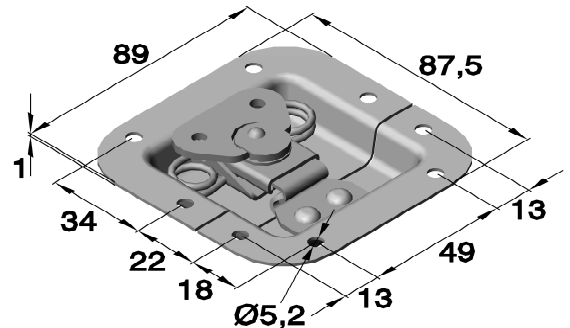

Art.no. 100.L 903/7336 (drilled)

Installation opening: 32 x 78
Depth: 7mm

Article no.	
Series	Material
	Zinc plated
	Steel
100.L 903/7336	z.04

latches „Butterfly“

Art.no. 100.L 904/914 (drilled)

Installation opening: 65 x 64
Depth: 13mm

Article no.	
Series	Material
	Zinc plated
	Steel
100.L 904/914	.04

Art.no. 100.L 905/915 (drilled)

Installation opening: 78 x 82
Depth: 13mm

Article no.			
Series	Material		
	Zinc plated	Coated black	Polished
	Steel	Steel	Stainless steel
100.L 905/915	.04	.07	.33

Art.no. 100.L 925/530 (drilled)

Installation opening: 96 x 145
Depth: 15,5mm

Article no.		
Series	Material	
	Zinc plated	Coated black
	Steel	Steel
100.L 925/530	.04	.07

latches „Butterfly“

Art.no. 100.L 925/530 (drilled)

Installation opening: 96 x 145
Depth 15,5mm

Article no.	
Series	Material
	Polished
	Stainless steel
100.L 925/530	.33

Art.no. 100.L 944/530 (drilled)

Installation opening: 96 x 145
Depth 15,5mm

Article no.	
Series	Material
	Zinc plated
	Steel
100.L 944/530	.04