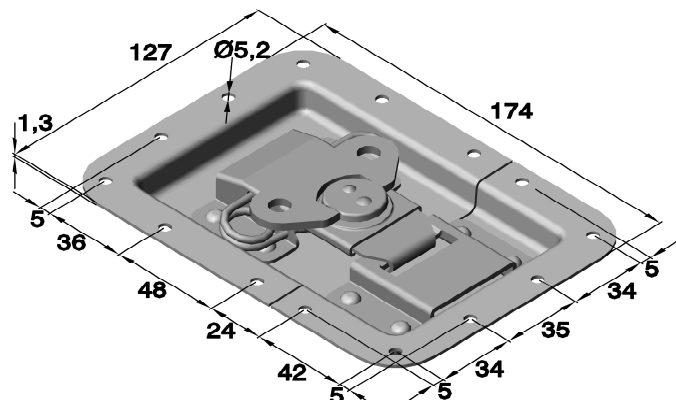

Art.no. 100.L 903/7336 (drilled)

Installation opening: 32 x 78
Depth: 7mm

Article no.	
Series	Material
	Zinc plated
	Steel
100.L 903/7336	z.04

latches „Butterfly“

Art.no. 100.L 904/914 (drilled)

Installation opening: 65 x 64
Depth: 13mm

Article no.	
Series	Material
	Zinc plated
	Steel
100.L 904/914	.04

Art.no. 100.L 905/915 (drilled)

Installation opening: 78 x 82
Depth: 13mm

Article no.			
Series	Material		
	Zinc plated	Coated black	Polished
	Steel	Steel	Stainless steel
100.L 905/915	.04	.07	.33

Art.no. 100.L 925/530 (drilled)

Installation opening: 96 x 145
Depth: 15,5mm

Article no.		
Series	Material	
	Zinc plated	Coated black
	Steel	Steel
100.L 925/530	.04	.07

latches „Butterfly“

Art.no. 100.L 925/530 (drilled)

Installation opening: 96 x 145
Depth 15,5mm

Article no.	
Series	Material
	Polished
	Stainless steel
100.L 925/530	.33

Art.no. 100.L 944/530 (drilled)

Installation opening: 96 x 145
Depth 15,5mm

Article no.	
Series	Material
	Zinc plated
	Steel
100.L 944/530	.04