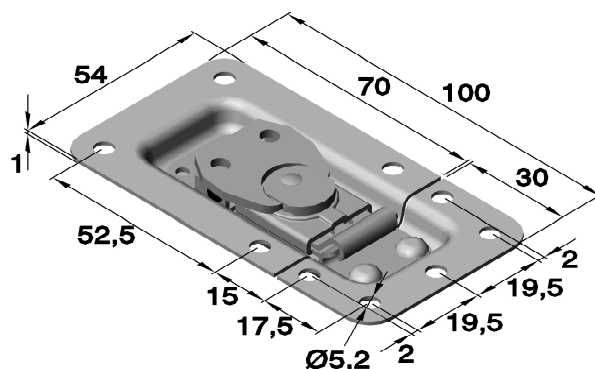

Article no.		
Series	Material	
	Zinc plated	Coated black
	Steel	Steel
100.L 0915	.04	.07

Art.no. 100.L 0925 (drilled)

Article no.			
Series	material		
	Zinc plated	Coated black	Polished
	Steel	Steel	Stainless steel
100.L 0925	.04	.07	.33

Art.no. 100.L 903/7336 (drilled)

Installation opening: 32 x 78
Depth: 7mm

Article no.	
Series	Material
	Zinc plated
	Steel
100.L 903/7336	z.04

latches „Butterfly“

Art.no. 100.L 904/914 (drilled)

Installation opening: 65 x 64
Depth: 13mm

Article no.	
Series	Material
	Zinc plated
	Steel
100.L 904/914	.04

Art.no. 100.L 905/915 (drilled)

Installation opening: 78 x 82
Depth: 13mm

Article no.			
Series	Material		
	Zinc plated	Coated black	Polished
	Steel	Steel	Stainless steel
100.L 905/915	.04	.07	.33

Art.no. 100.L 925/530 (drilled)

Installation opening: 96 x 145
Depth: 15,5mm

Article no.		
Series	Material	
	Zinc plated	Coated black
	Steel	Steel
100.L 925/530	.04	.07

latches „Butterfly“

Art.no. 100.L 925/530 (drilled)