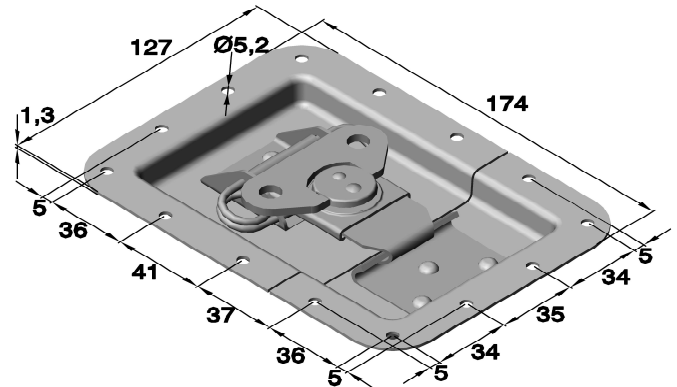

Art.no. 100.L 903/7336 (drilled)

Installation opening: 32 x 78
Depth: 7mm

Article no.	
Series	Material
	Zinc plated
	Steel
100.L 903/7336	z.04

latches „Butterfly“

Art.no. 100.L 904/914 (drilled)

Installation opening: 65 x 64
Depth: 13mm

Article no.	
Series	Material
	Zinc plated
	Steel
100.L 904/914	.04

Art.no. 100.L 905/915 (drilled)

Installation opening: 78 x 82
Depth: 13mm

Article no.			
Series	Material		
	Zinc plated	Coated black	Polished
	Steel	Steel	Stainless steel
100.L 905/915	.04	.07	.33

Art.no. 100.L 925/530 (drilled)

Installation opening: 96 x 145
Depth: 15,5mm

Article no.		
Series	Material	
	Zinc plated	Coated black
	Steel	Steel
100.L 925/530	.04	.07

latches „Butterfly“

Art.no. 100.L 925/530 (drilled)

Installation opening: 96 x 145
Depth 15,5mm

Article no.	
Series	Material
	Polished
	Stainless steel
100.L 925/530	.33

Art.no. 100.L 944/530 (drilled)

Installation opening: 96 x 145
Depth 15,5mm

Article no.	
Series	Material
	Zinc plated
	Steel
100.L 944/530	.04