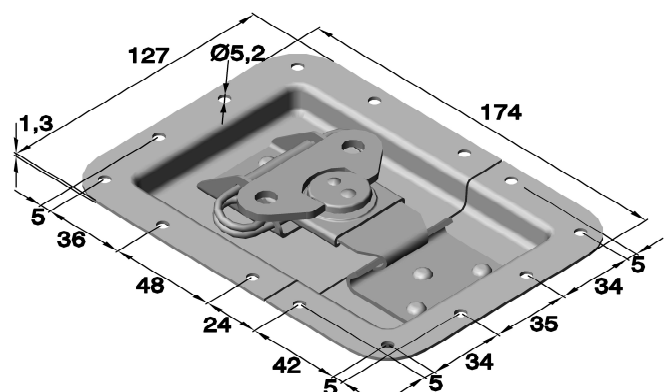

Art.no. 100.L 903/7336 (drilled)

Installation opening: 32 x 78
Depth: 7mm

Article no.	
Series	Material
	Zinc plated
	Steel
100.L 903/7336	z.04

latches „Butterfly“

Art.no. 100.L 904/914 (drilled)

Installation opening: 65 x 64
Depth: 13mm

Article no.	
Series	Material
	Zinc plated
	Steel
100.L 904/914	.04

Art.no. 100.L 905/915 (drilled)

Installation opening: 78 x 82
Depth: 13mm

Article no.			
Series	Material		
	Zinc plated	Coated black	Polished
	Steel	Steel	Stainless steel
100.L 905/915	.04	.07	.33

Art.no. 100.L 925/530 (drilled)

Installation opening: 96 x 145
Depth: 15,5mm

Article no.		
Series	Material	
	Zinc plated	Coated black
	Steel	Steel
100.L 925/530	.04	.07

latches „Butterfly“

Art.no. 100.L 925/530 (drilled)

Installation opening: 96 x 145
Depth 15,5mm

Article no.	
Series	Material
	Polished
	Stainless steel
100.L 925/530	.33

Art.no. 100.L 944/530 (drilled)

Installation opening: 96 x 145
Depth 15,5mm

Article no.	
Series	Material
	Zinc plated
	Steel
100.L 944/530	.04